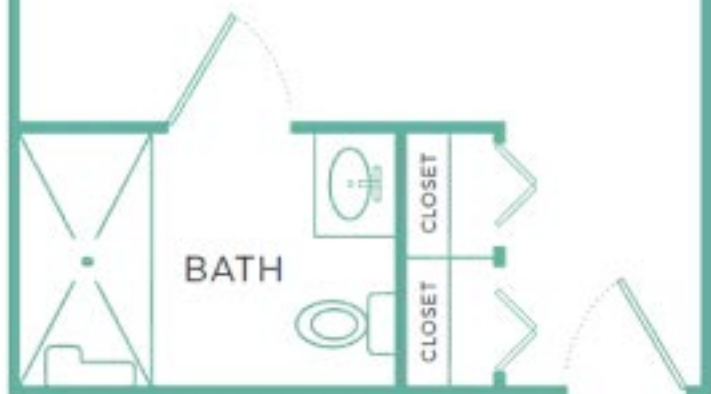

BEDROOM/LIVING

**Companion Suite**  
292 sq ft

**ASSISTED LIVING**