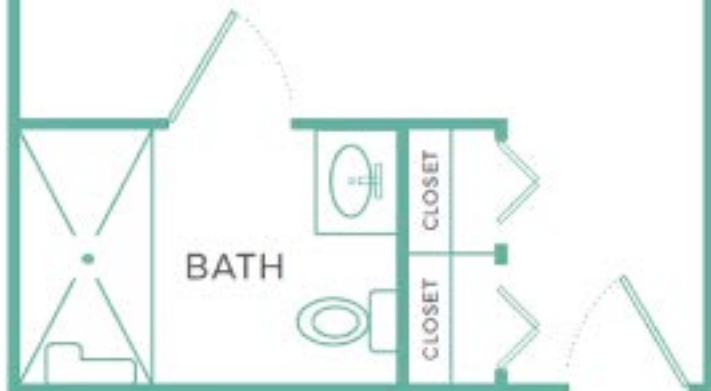

BEDROOM/LIVING

Private Studio
292 sq ft

ASSISTED LIVING