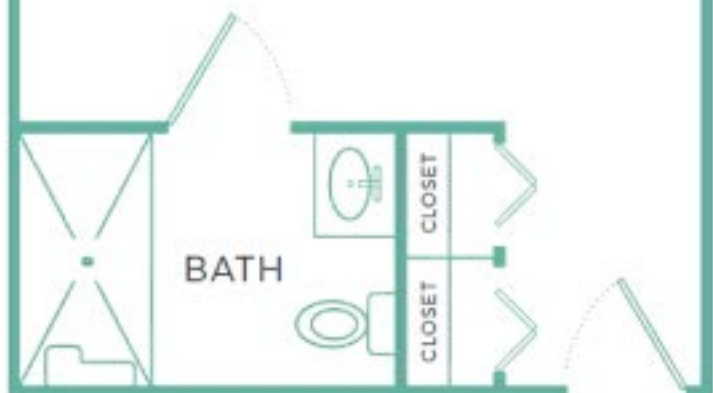

BEDROOM/LIVING

Companion Suite
292 sq ft

ASSISTED LIVING