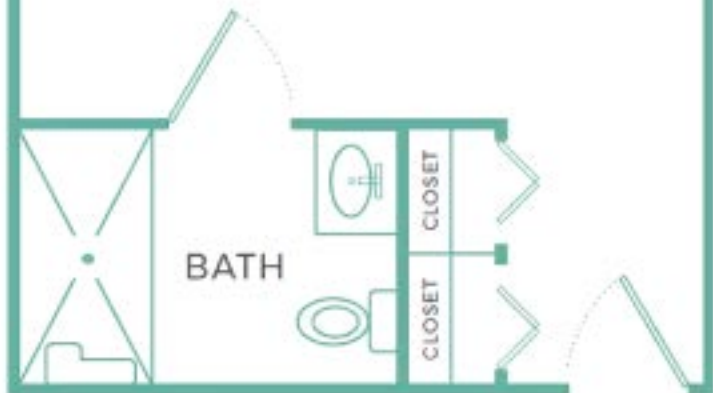

BEDROOM/LIVING

Private Studio
292 sq ft

ASSISTED LIVING