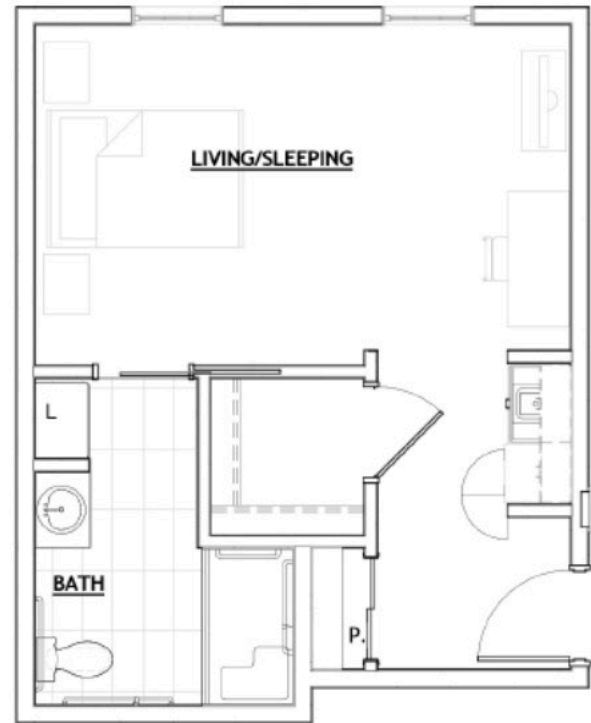

MEMORY CARE | SUITES

COMPANION
SEMI-PRIVATE - 558 SQ FT

STUDIO
358-376 SQ FT

All square footage is approximate & subject to availability.