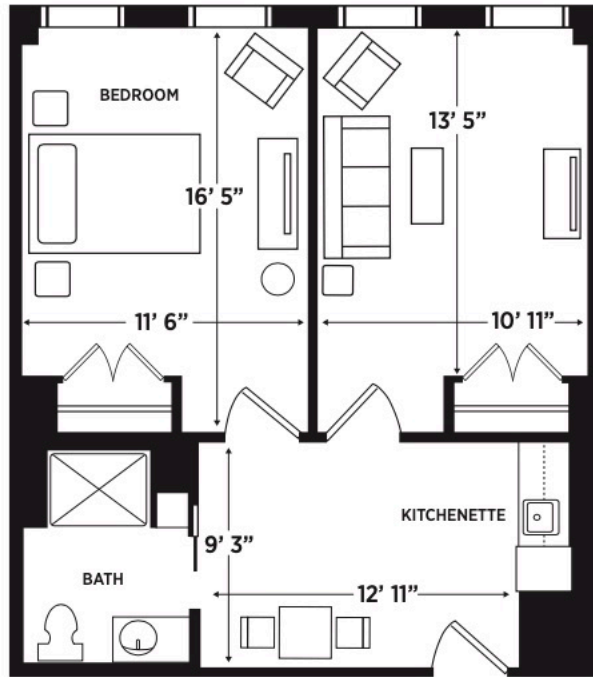

APARTMENT-STYLE LIVING

ONE BEDROOM WITH DEN 456 TO 584 SQUARE FEET

APARTMENT AMENITIES

SAFETY & ROOM FEATURES

- 12 Steel Construction-shelter in Place
- Temperature Control System
- All Utilities including Phone, Cable & Wi-Fi for all apartments
- Weekly Housekeeping including Daily Bed Making
- Safely Secured Grab Bars, Toilet Paper Holder, Towel Rack & Hooks
- Bedroom and Linen Closet Storage
- Secured Garage Parking with Access to Apartment Floor

KITCHEN & BATHROOM FEATURES

- Stainless Steel Refrigerator
- Brushed Nickel Hardware & Faucets
- Stainless Steel Kitchen Sink
- Space Creating Pocket Doors to Bathroom
- Walk-in White Surround Shower
- Attached Bench Seat in All Showers
- Adjustable Stainless Steel Shower Head with Hand-held Option
- Sensor and Heated Lights in Bathroom