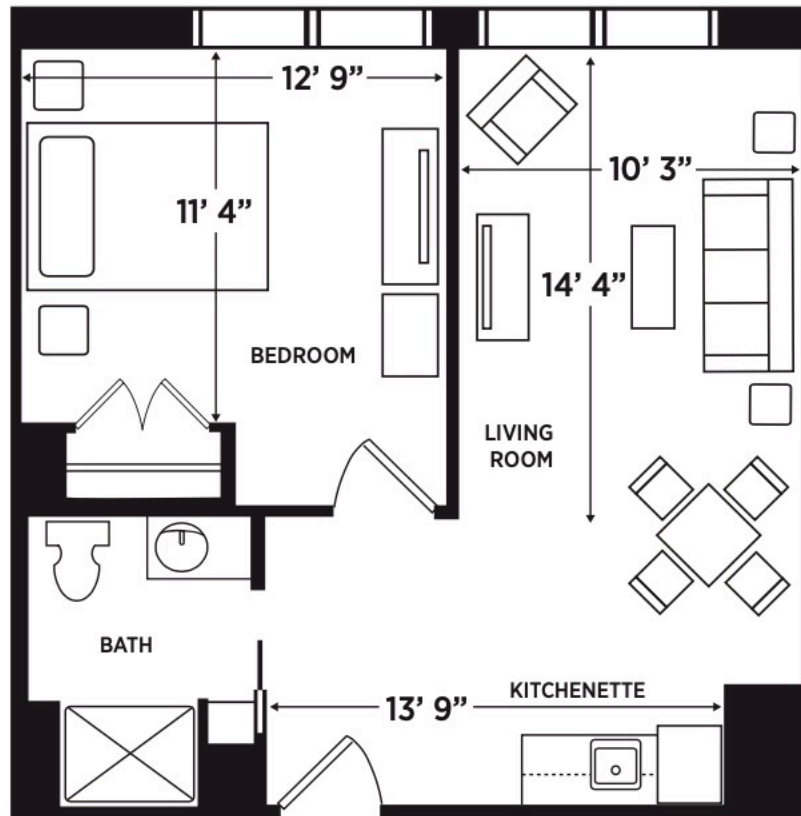

APARTMENT-STYLE LIVING

ONE BEDROOM 501 TO 638 SQUARE FEET

APARTMENT AMENITIES

SAFETY & ROOM FEATURES

- I2 Steel Construction-shelter in Place
- Temperature Control System
- All Utilities including Phone, Cable & Wi-Fi for all apartments
- Weekly Housekeeping including Daily Bed Making
- Safely Secured Grab Bars, Toilet Paper Holder, Towel Rack & Hooks
- Bedroom and Linen Closet Storage
- Secured Garage Parking with Access to Apartment Floor

KITCHEN & BATHROOM FEATURES

- Stainless Steel Refrigerator
- Brushed Nickel Hardware & Faucets
- Stainless Steel Kitchen Sink
- Space Creating Pocket Doors to Bathroom
- Walk-in White Surround Shower
- Attached Bench Seat in All Showers
- Adjustable Stainless Steel Shower Head with Hand-held Option
- Sensor and Heated Lights in Bathroom