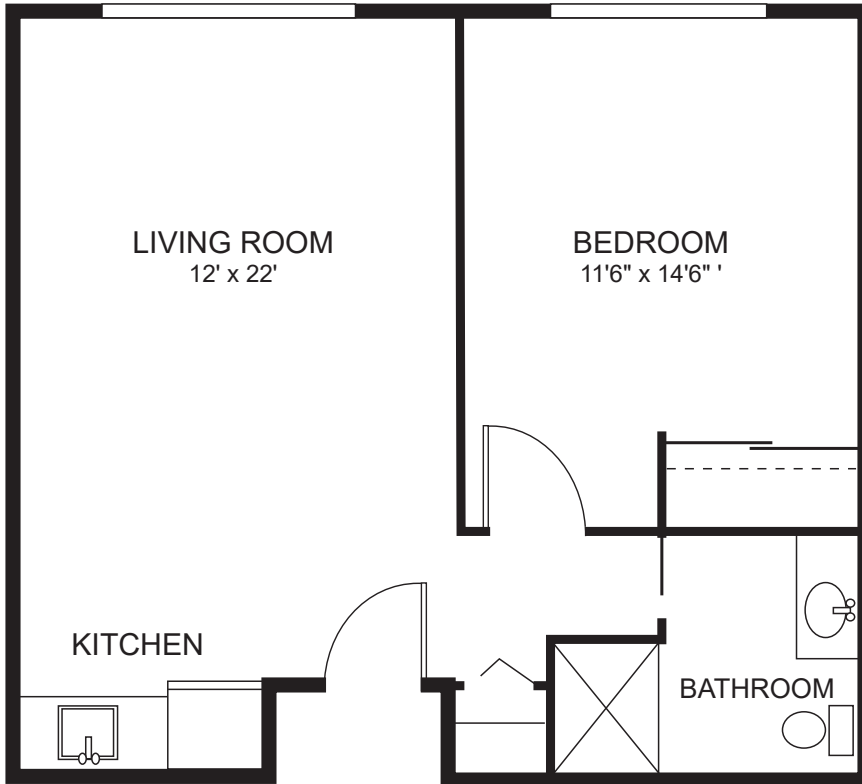

Assisted Living Floor Plans

ONE BEDROOM

546 square feet

Sample plan only. Actual room layout and size may vary.