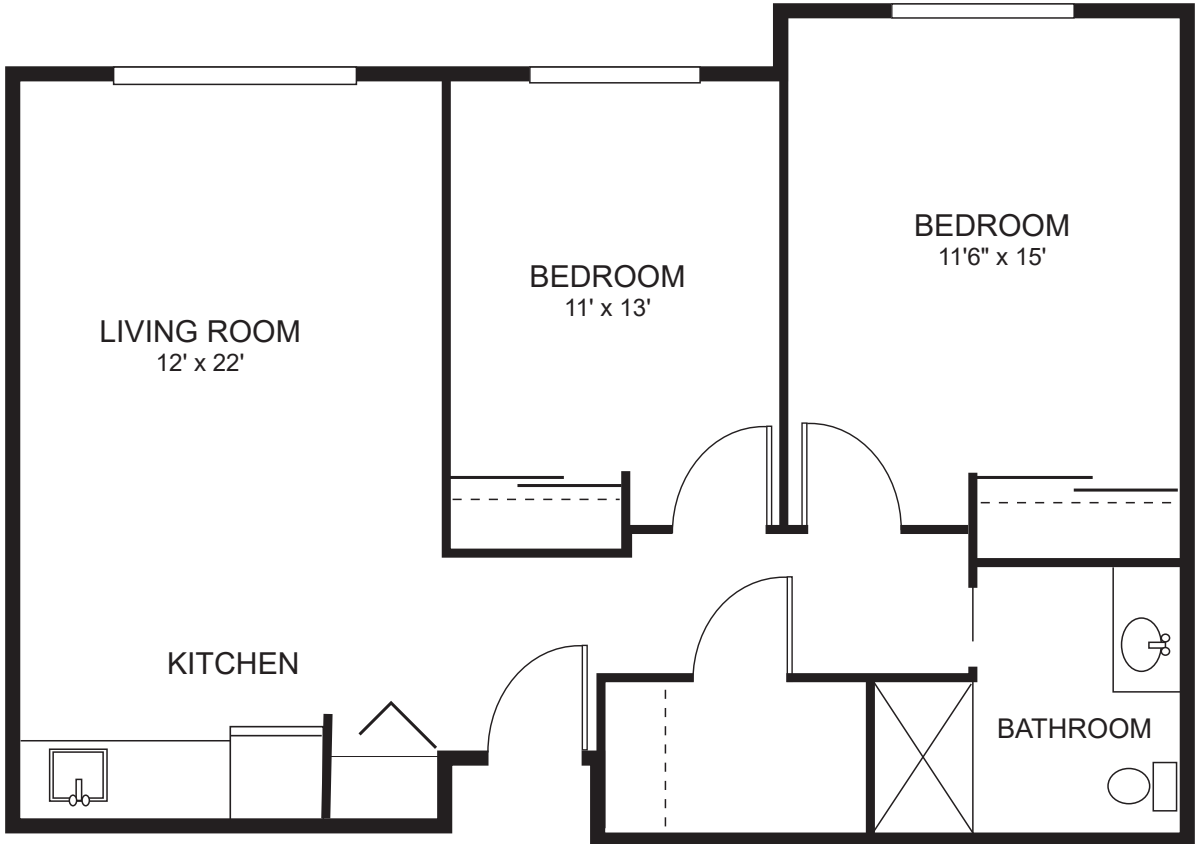

# Assisted Living Floor Plans

## TWO BEDROOM

798 square feet

*Sample plan only. Actual room layout and size may vary.*