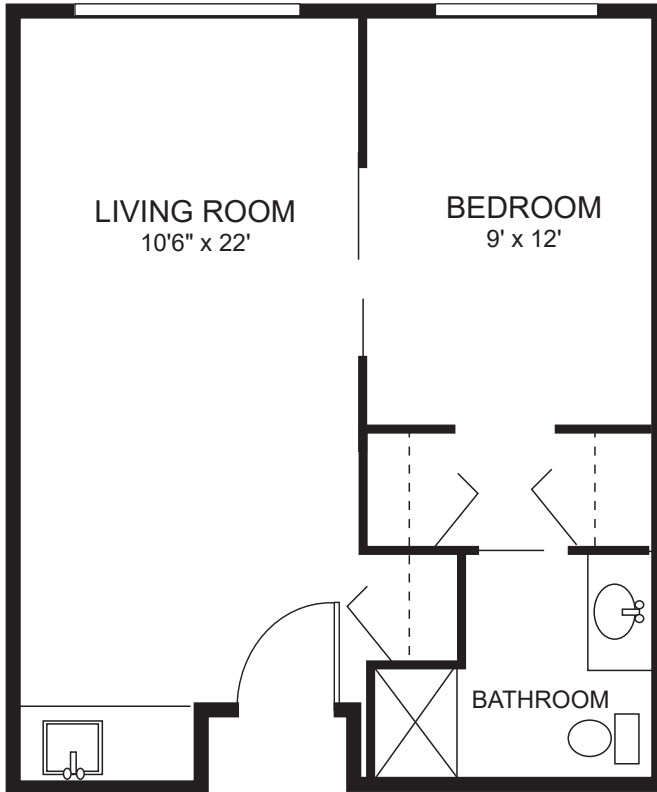

Assisted Living Floor Plans

DELUXE STUDIO

455 square feet

Sample plan only. Actual room layout and size may vary.