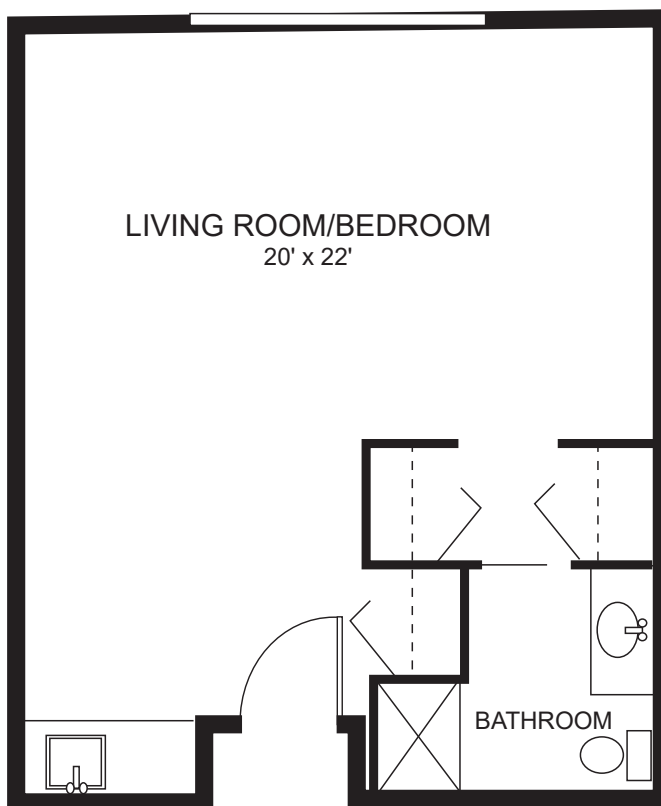

LARGE STUDIO

455 square feet

Sample plan only. Actual room layout and size may vary.