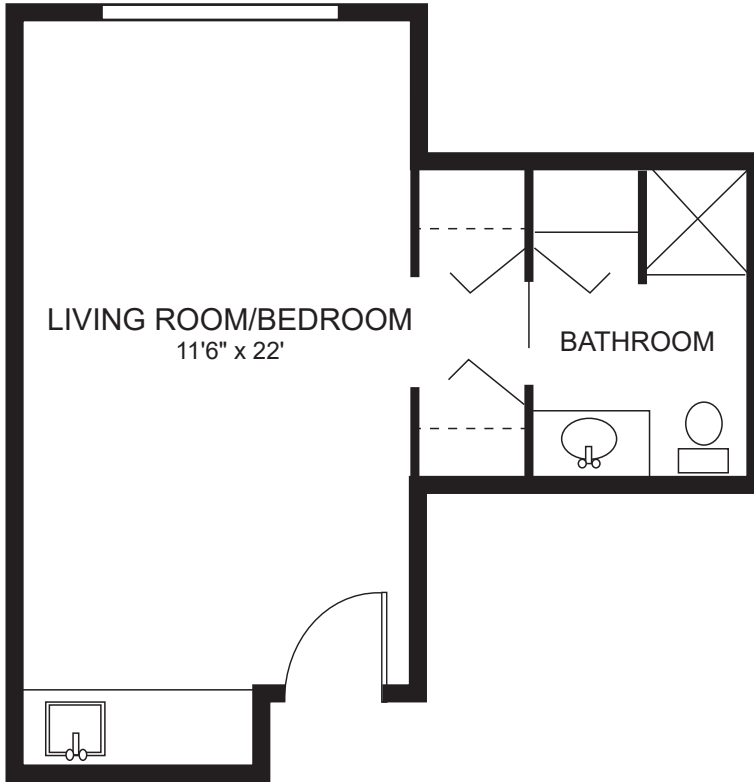

MEDIUM STUDIO

387 square feet

Sample plan only. Actual room layout and size may vary.