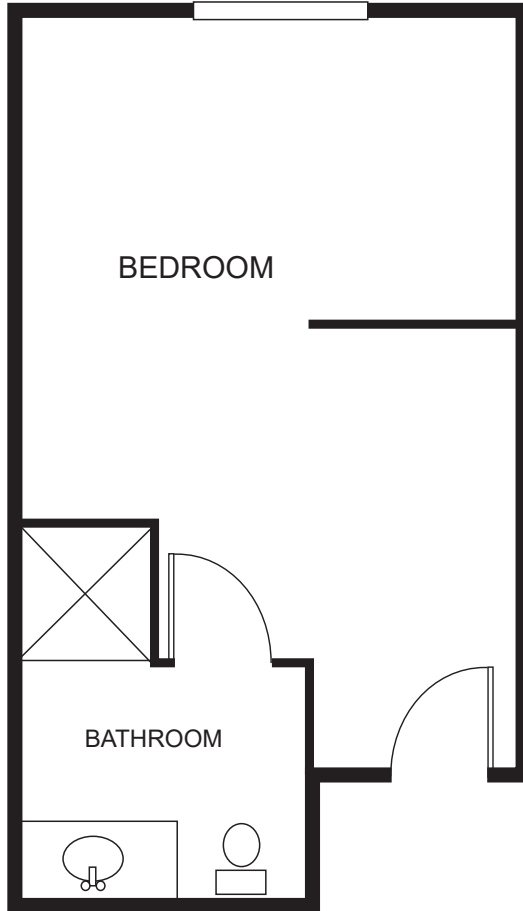

COMPANION SUITE

200 square feet

Sample plan only. Actual room layout and size may vary.