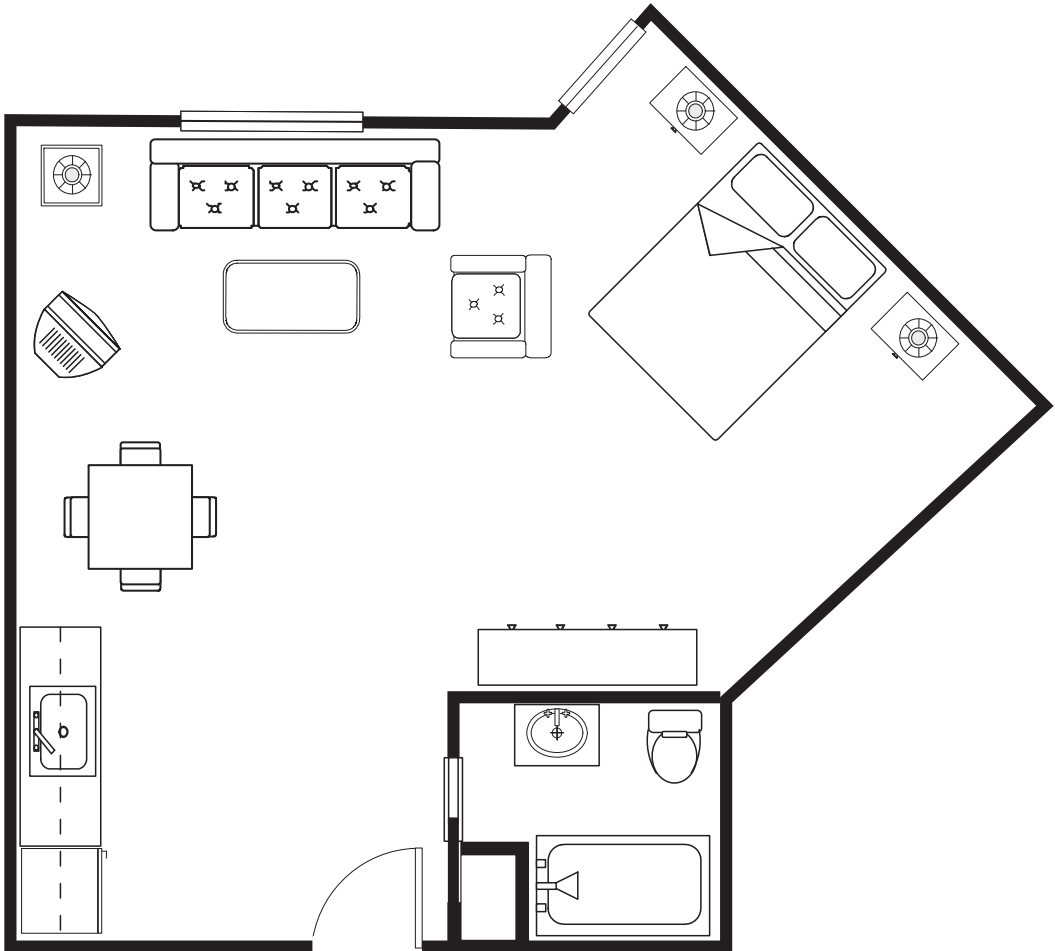

## S3 STUDIO 382 Square Feet

*Sample plan only. Actual room layout and size may vary.*